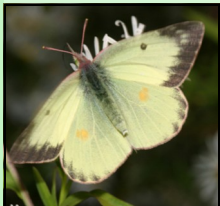

Clouded Sulfur *Colias philodice*

Host Plants: Clovers

Nectar Plants: Dandelion, Clovers, Asters